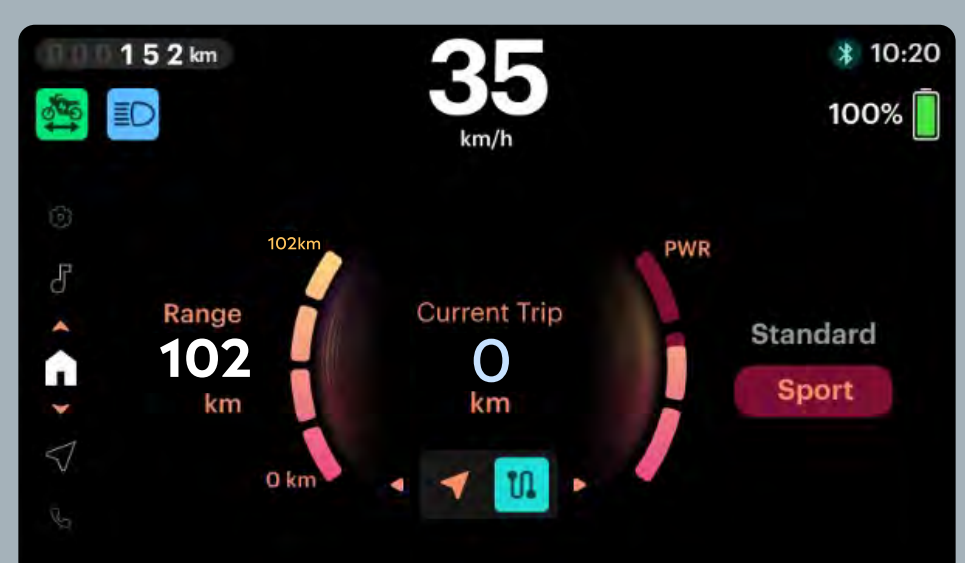

Smart Key - Unlock in style

Powered by H-Smart technology, the Honda Smart Key unlocks a world of convenience with features designed to enhance your Activa e: experience.

Smart Find

Locate your Activa e: in parking lots or low-light conditions with the answer back feature.

Smart Unlock

Skip fumbling for your keys- the Honda Smart Key makes unlocking seamless.

Smart Safe

Your Activa e: stays secure, even when you're not around.

Smart Start

Start your Activa e: without taking the Smart Key out of your pocket.

In-Vehicle Infotainment

Smart, Clear, and Connected Riding Experience

- » 17.78cm (7") Dynamic TFT display for sharp, clear visuals*.
- » Honda RoadSync Duo for seamless mobile integration*.

- » All essential information at a glance.
- » Day & Night modes for optimal clarity.
- » Control everything with easy toggles.

* This feature is available in the Activa e: Honda RoadSync Duo® variant only

Riding Modes

A mode for every mood

Econ Mode:

Maximizes efficiency by reducing power, softening acceleration, and extending range for a greener ride.

Standard Mode:

Balances power and efficiency for smooth acceleration and everyday comfort.

Sports Mode:

Enhances performance with increased power, sharper acceleration, and higher speed for a thrilling ride.