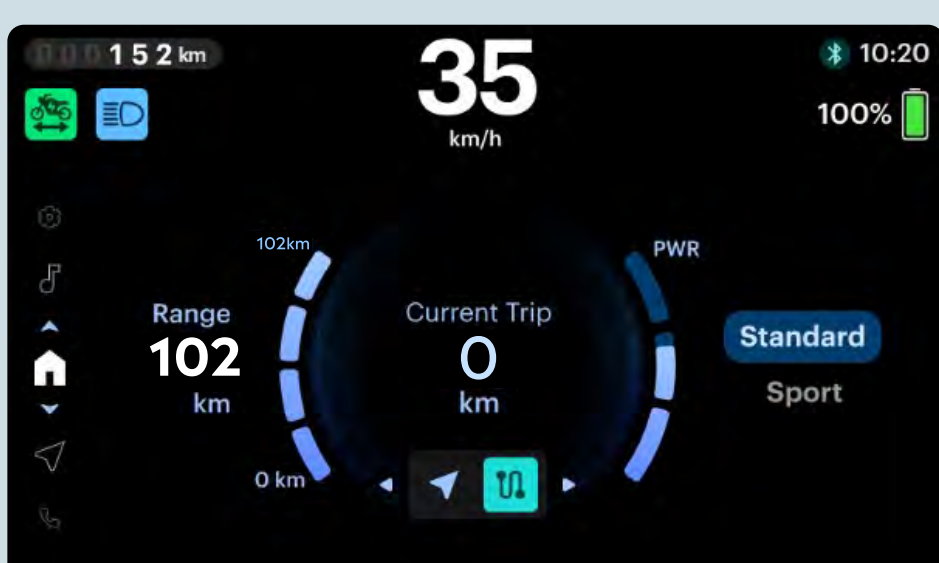

Smart Key - Unlock in style

Powered by H-Smart technology, the Honda Smart Key unlocks a world of convenience with features designed to enhance your Activa e: experience.

Smart Find

Locate your Activa e: in parking lots or low-light conditions with the answer back feature.

Smart Unlock

Skip fumbling for your keys- the Honda Smart Key makes unlocking seamless.

Smart Safe

Your Activa e: stays secure, even when you're not around.

Smart Start

Start your Activa e: without taking the Smart Key out of your pocket.

In-Vehicle Infotainment

Smart, Clear, and Connected Riding Experience

- » 17.78cm (7") Dynamic TFT display for sharp, clear visuals*.
- » Honda RoadSync Duo for seamless mobile integration*.

- » All essential information at a glance.
- » Day & Night modes for optimal clarity.
- » Control everything with easy toggles.

* This feature is available in the Activa e: Honda RoadSync Duo® variant only

Riding Modes

A mode for every mood

Econ Mode:

Maximizes efficiency by reducing power, softening acceleration, and extending range for a greener ride.

Standard Mode:

Balances power and efficiency for smooth acceleration and everyday comfort.

Sports Mode:

Enhances performance with increased power, sharper acceleration, and higher speed for a thrilling ride.